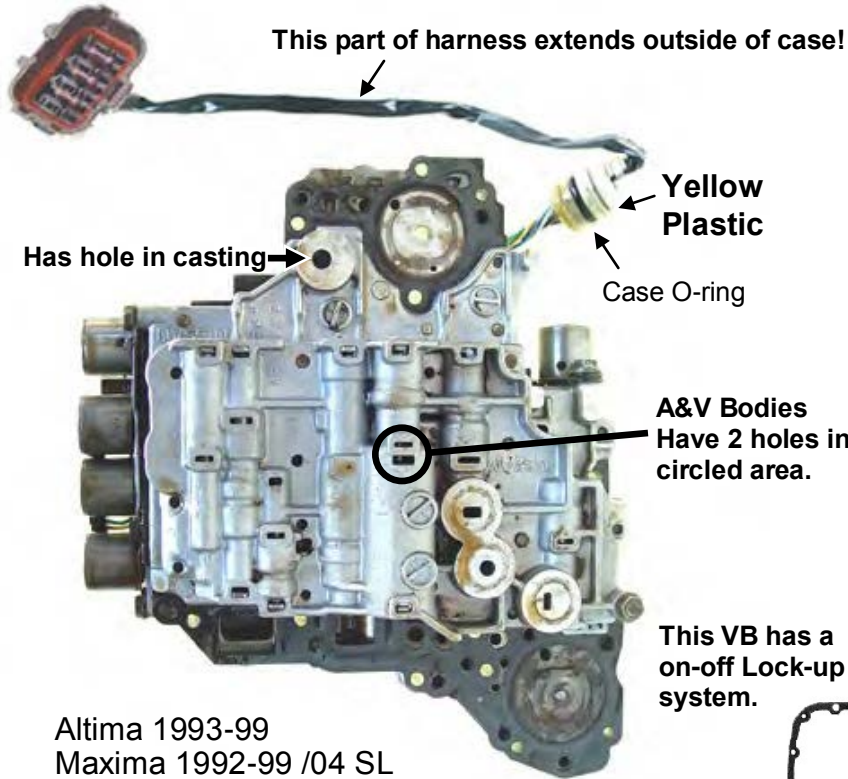

Product Support (626) 443-7451

HOLD IT! Identify the valve body first!

For RE4FO3 (Small Case) VB's See next page.

RE4FO4 A&V models: The internal solenoid wires extend outside of the case as shown below.
 Use **SK® RE4FO4A**
 For Hot Rods Only:
 Use **RE4FO4A HD-2 Reprogramming Kit®**

Altima 1993-99
 Maxima 1992-99 /04 SL
 Quest 1993-02 /04 S&SL /05-06 S
 Infinity i30 1995-99
 Mercury Villager 1993-02

RE4FO4 B models: The internal solenoid wiring harness **DOES NOT** extend outside of the case!
 Use **SK® RE4FO4B**
 For Hot Rods Only:
 Use **RE4FO4B HD-2 Reprogramming Kit®**

Maxima 2000-03
 Altima 2000-06
 Sentra SE-R 2.5L 2000-06
 Infinity i30 2000-01
 Infinity i35 2002

RE4FO4 Pan Gasket

Over

Product Support (626) 443-7451

HOLD IT! Identify the valve body first!

For RE4FO4 (Large Case) VB's See previous page.

RE4FO3 A models: The internal solenoid wires extend outside of the case as shown below.

Use **SK® RE4FO3A**

For Hot Rods Only:

Use **RE4FO3A HD-2 Reprogramming Kit®**

RE4FO3 B models: The internal solenoid wiring harness **DOES NOT** extend outside of the case!