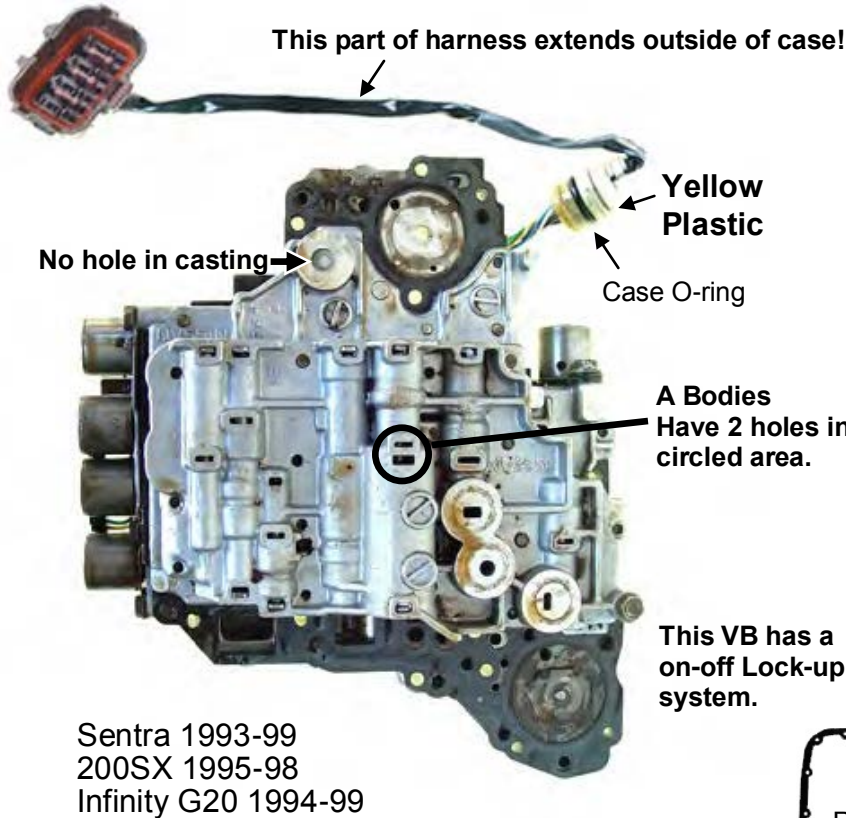

Product Support (626) 443-7451

HOLD IT! Identify the valve body first!

For RE4FO4 (Large Case) VB's See previous page.

RE4FO3 A models: The internal solenoid wires extend outside of the case as shown below.

Use **SK® RE4FO3A**

For Hot Rods Only:

Use **RE4FO3A HD-2 Reprogramming Kit®**

RE4FO3 B models: The internal solenoid wiring harness **DOES NOT** extend outside of the case!

Use **SK® RE4FO3B**

For Hot Rods Only:

Use **RE4FO3B HD-2 Reprogramming Kit®**

Over