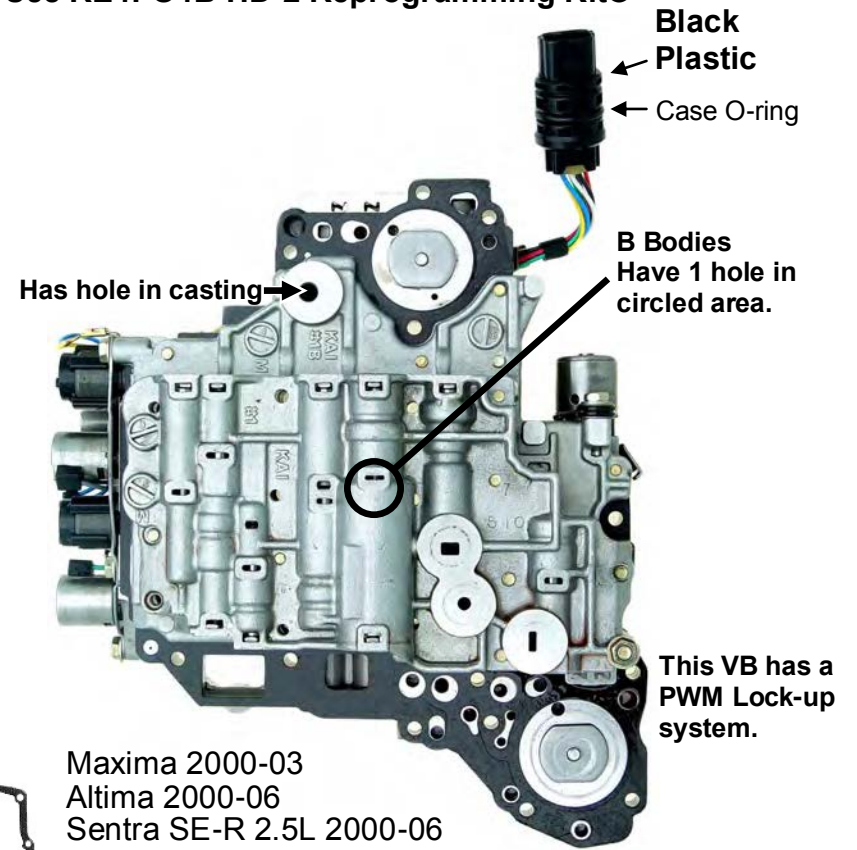

Product Support (626) 443-7451

HOLD IT! Identify the valve body first!

For RE4FO3 (Small Case) VB's See next page.

RE4FO4 A&V models: The internal solenoid wires extend outside of the case as shown below.
 Use **SK® RE4FO4A**
 For Hot Rods Only:
 Use **RE4FO4A HD-2 Reprogramming Kit®**

Altima 1993-99
 Maxima 1992-99 /04 SL
 Quest 1993-02 /04 S&SL /05-06 S
 Infinity i30 1995-99
 Mercury Villager 1993-02

RE4FO4 B models: The internal solenoid wiring harness **DOES NOT** extend outside of the case!
 Use **SK® RE4FO4B**
 For Hot Rods Only:
 Use **RE4FO4B HD-2 Reprogramming Kit®**

Maxima 2000-03
 Altima 2000-06
 Sentra SE-R 2.5L 2000-06
 Infinity i30 2000-01
 Infinity i35 2002

RE4FO4 Pan Gasket

Over

Product Support (626) 443-7451

HOLD IT! Identify the valve body first!

For RE4FO4 (Large Case) VB's See previous page.

RE4FO3 A models: The internal solenoid wires extend outside of the case as shown below.

Use **SK® RE4FO3A**

For Hot Rods Only:

Use **RE4FO3A HD-2 Reprogramming Kit®**

RE4FO3 B models: The internal solenoid wiring harness **DOES NOT** extend outside of the case!