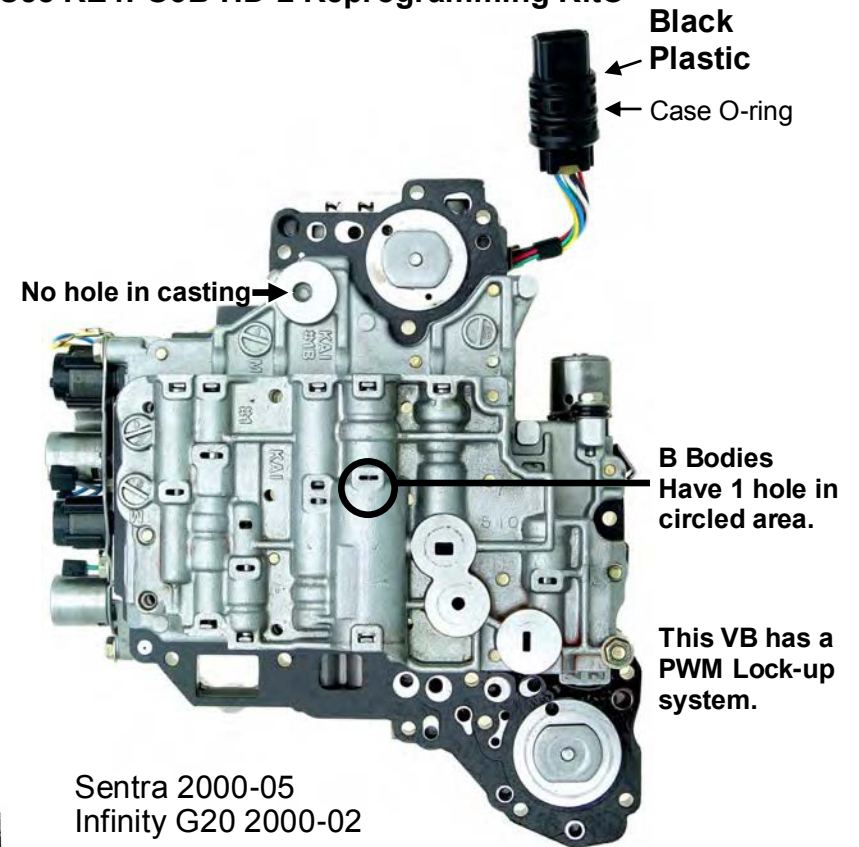

Product Support (626) 443-7451

HOLD IT! Identify the valve body first!

For RE4FO4 (Large Case) VB's See previous page.

RE4FO3 A models: The internal solenoid wires extend outside of the case as shown below.

Use **SK® RE4FO3A**

For Hot Rods Only:

Use **RE4FO3A HD-2 Reprogramming Kit®**

RE4FO3 B models: The internal solenoid wiring harness **DOES NOT** extend outside of the case!

Use **SK® RE4FO3B**

For Hot Rods Only:

Use **RE4FO3B HD-2 Reprogramming Kit®**

Over